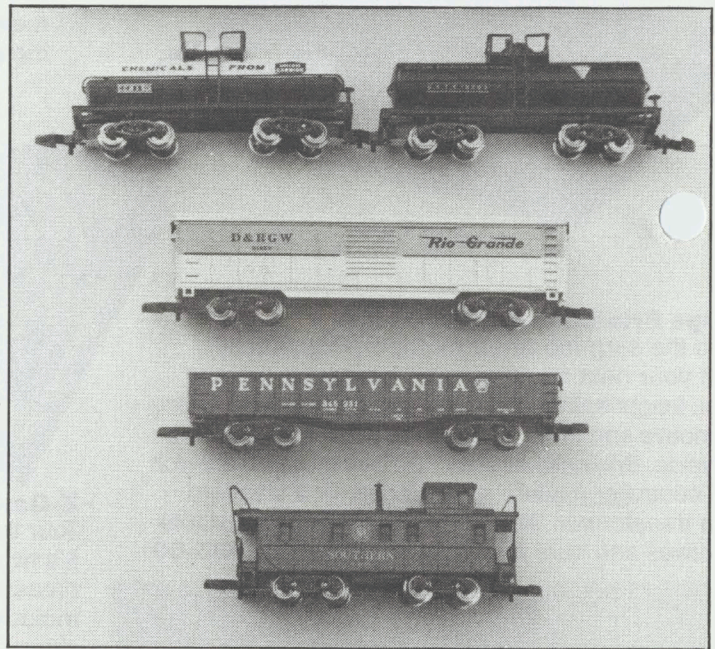

Available Only In The U.S.!

**Z-Gauge Starter Set, #8165A**—What sets this Z-gauge Starter Set apart is its locomotive, the classic green Belgian steamer #8801. This set is available on a limited basis and only in the United States. The set also includes a lowside gondola, Bananen boxcar, track, and DC transformer. **\$169.00**

#8676

Available Only In The U.S.!

- Union Carbide Tank Car, #8676** ..... **\$37.50**
- General American Tank Car, #8643** ..... **\$37.50**
- Rio Grande Boxcar, #8677** ..... **\$25.00**
- Pennsylvania Gondola, #8678** ..... **\$23.50**
- Southern Caboose, #8679** ..... **\$36.00**