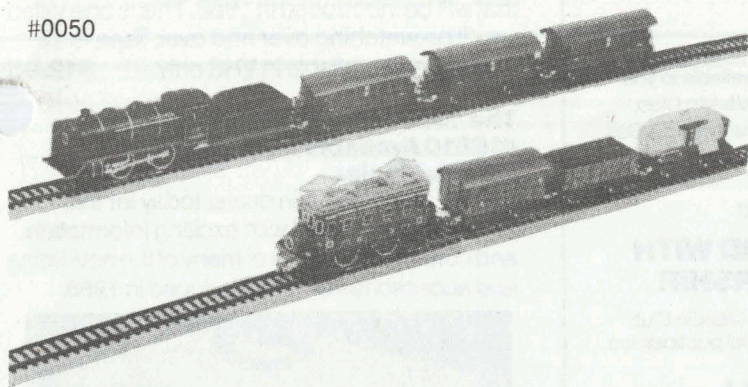

Limited Sets Still Available!

#0050