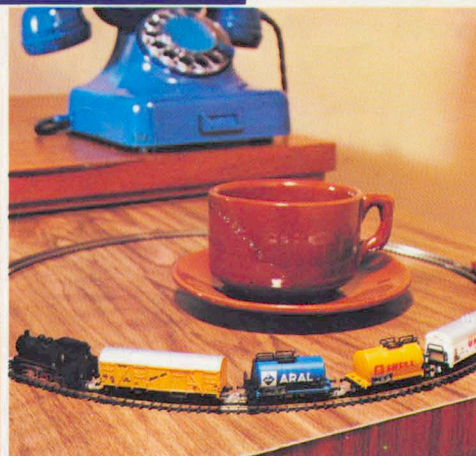

Your mini-club dealer: