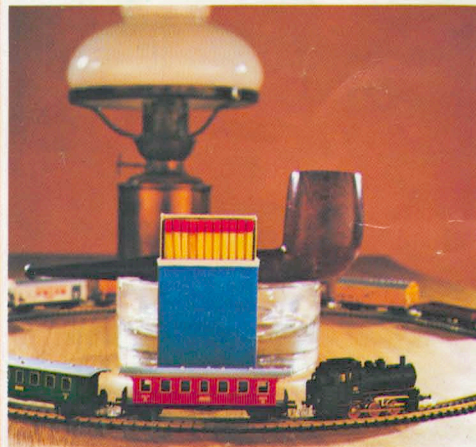

Your mini-club dealer: